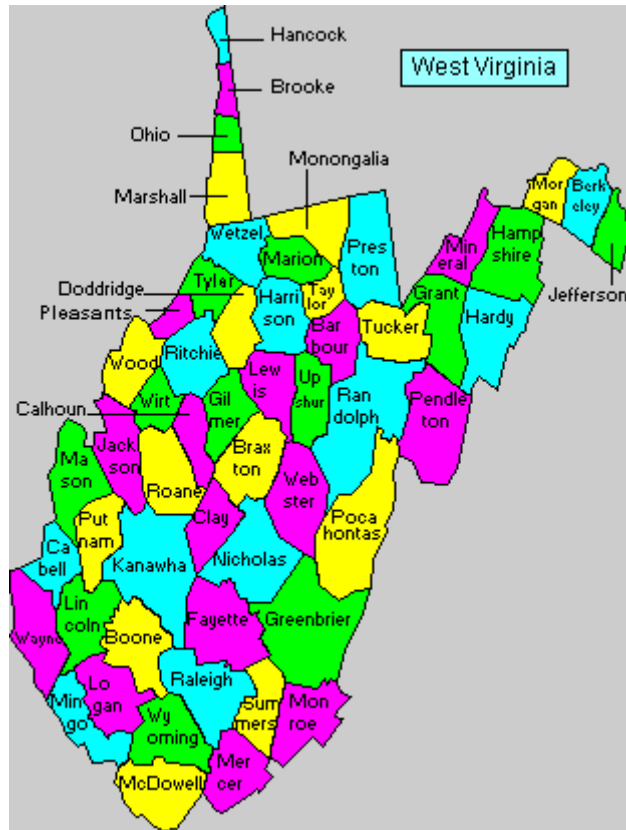

CROP PROGRAMS BY COUNTY

WEST VIRGINIA 54

CROP PROGRAMS BY COUNTY

WEST VIRGINIA 54

COUNTY CODE	COUNTY NAME	CROP NAME ABBREVIATIONS	INSURANCE PLAN
001	Barbour	AGR-L CORN (APH) CORN (CRC)	LRP NRFGC OATS
003	Berkeley	AGR-L APPLE CORN (APH) CORN (CRC)	LRP NRFGC OATS PEACH SBEAN (APH) SBEAN (CRC) WHEAT
005	Boone	AGR-L CORN (APH) CORN (CRC)	LRP NRFGC
007	Braxton	AGR-L CORN (APH) CORN (CRC)	LRP NRFGC
009	Brooke	AGR-L CORN (APH) CORN (CRC)	LRP NRFGC OATS
011	Cabell	AGR-L BURTB CORN (APH) CORN (CRC)	LRP NRFGC WHEAT
013	Calhoun	AGR-L APPLE CORN (APH) CORN (CRC)	LRP NRFGC
015	Clay	AGR-L CORN (APH) CORN (CRC)	LRP NRFGC
017	Doddridge	AGR-L CORN (APH) CORN (CRC)	LRP NRFGC
019	Fayette	AGR-L CORN (APH) CORN (CRC)	LRP NRFGC OATS
021	Gilmer	AGR-L CORN (APH) CORN (CRC)	LRP NRFGC
023	Grant	AGR-L CORN (APH) CORN (CRC)	LRP NRFGC OATS WHEAT
025	Greenbrier	AGR-L CORN (APH) CORN (CRC)	LRP NRFGC OATS SBEAN (APH) SBEAN (CRC) WHEAT
027	Hampshire	AGR-L APPLE CORN (APH) CORN (CRC)	LRP NRFGC OATS PEACH SBEAN (APH) SBEAN (CRC) WHEAT
029	Hancock	AGR-L CORN (APH) CORN (CRC)	LRP NRFGC OATS WHEAT
031	Hardy	AGR-L APPLE CORN (APH) CORN (CRC)	LRP NRFGC SBEAN (APH) SBEAN (CRC) WHEAT
033	Harrison	AGR-L APPLE CORN (APH) CORN (CRC)	LRP NRFGC
035	Jackson	AGR-L BURTB CORN (APH) CORN (CRC)	LRP NRFGC OATS SBEAN (APH) SBEAN (CRC) WHEAT
037	Jefferson	AGR-L APPLE BARLY CORN (APH) CORN (CRC)	LRP NRFGC OATS PEACH SBEAN (APH) SBEAN (CRC) WHEAT