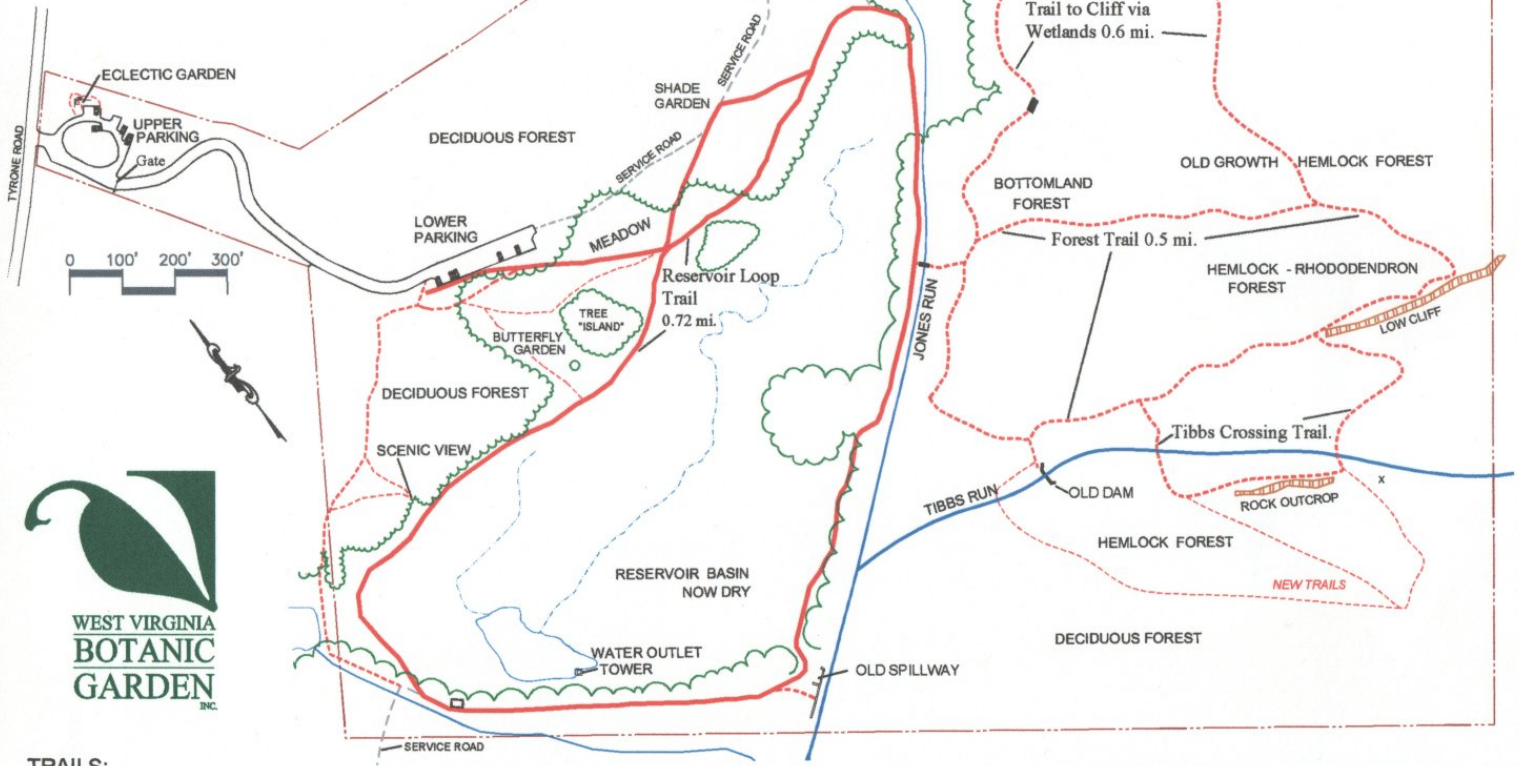

COME GROW WITH US!

- TRAILS:**
 Hard Surface (solid red line)
 Soft Surface (dashed red line)
- PROPERTY LINES** (dotted red line)
WATER (blue line)
BRIDGE (black rectangle)

TRAIL MAP

WEST VIRGINIA BOTANIC GARDEN, Inc.

NOTE: SOME FORDING OF STREAMS IS NECESSARY UNTIL BRIDGES CAN BE BUILT

Drawn By: George W. Longenecker, RLA, Executive Director Rev.10/14/07