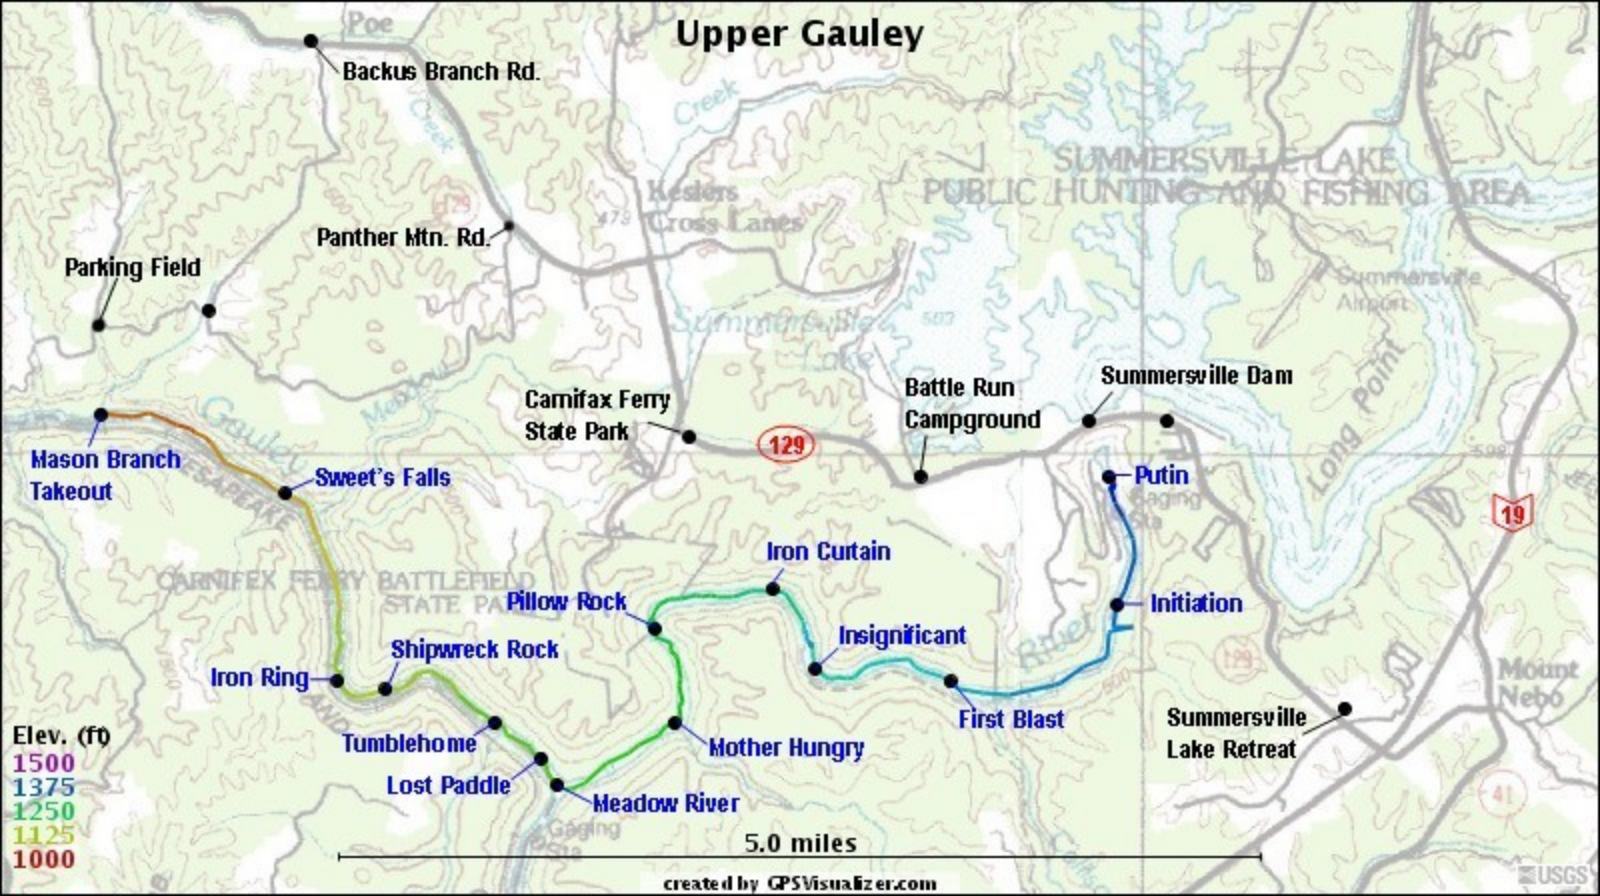

Upper Gauley

Parking Field

Mason Branch Takeout

Panther Mtn. Rd.

Sweet's Falls

Carnifax Ferry State Park

129

Battle Run Campground

Summersville Dam

Putin Gaging

19

Elev. (ft)
1500
1375
1250
1125
1000

Iron Ring

Shipwreck Rock

Tumblehome

Lost Paddle

Pillow Rock

Meadow River

Mother Hungry

Iron Curtain

Insignificant

First Blast

Initiation

Summersville Lake Retreat