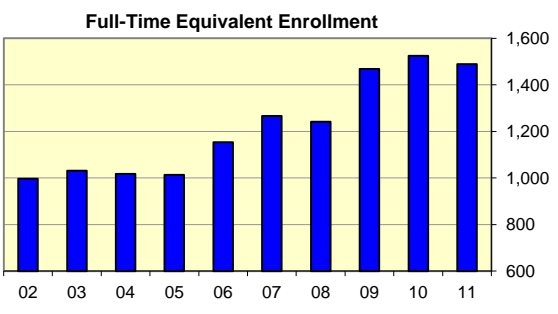

FTE Enrollment WVU-Potomac State College

Year	FTE
Fall 2011	1,489
Fall 2010	1,524
Fall 2009	1,468
Fall 2008	1,242
Fall 2007	1,266
Fall 2006	1,154
Fall 2005	1,013
Fall 2004	1,017
Fall 2003	1,031
Fall 2002	997