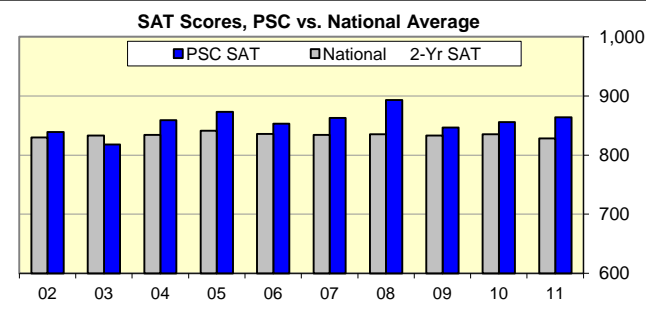

Term	PSC SAT	National 2-Yr SAT
Fall 2011	864	828
Fall 2010	856	835
Fall 2009	847	833
Fall 2008	893	835
Fall 2007	863	834
Fall 2006	853	836
Fall 2005	873	841
Fall 2004	859	834
Fall 2003	818	833
Fall 2002	839	830