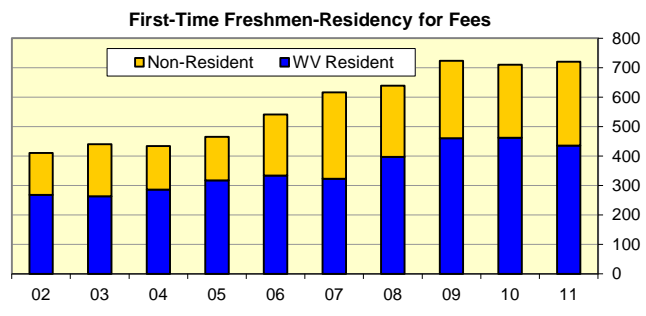

Potomac State College of West Virginia University -- Decade Reports

Enrollment WVU-Potomac State College

Term	WV Resident	Non-Resident
Fall 2011	1,333	467
Fall 2010	1,385	451
Fall 2009	1,379	431
Fall 2008	1,173	409
Fall 2007	1,163	445
Fall 2006	1,155	330
Fall 2005	1,036	243
Fall 2004	1,035	269
Fall 2003	1,122	208
Fall 2002	1,137	171

First-Time Freshmen WVU-Potomac State College

Term	WV Resident	Non-Resident
Fall 2011	435	285
Fall 2010	462	248
Fall 2009	460	263
Fall 2008	397	242
Fall 2007	323	293
Fall 2006	334	207
Fall 2005	317	148
Fall 2004	286	148
Fall 2003	263	177
Fall 2002	268	142