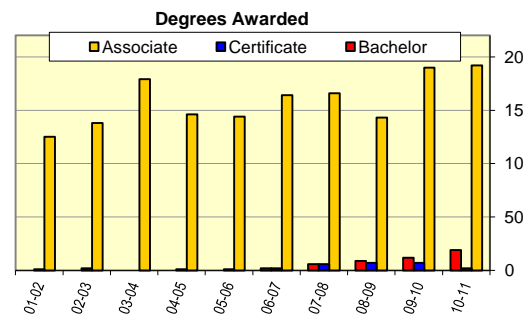

Degrees Awarded WVU-Potomac State College

Year	Certificate	Associate	Bachelor
2010-11	2	192	19
2009-10	7	190	12
2008-09	7	143	9
2007-08	6	166	6
2006-07	2	164	2
2005-06	1	144	
2004-05	1	146	
2003-04	0	179	
2002-03	2	138	
2001-02	1	125