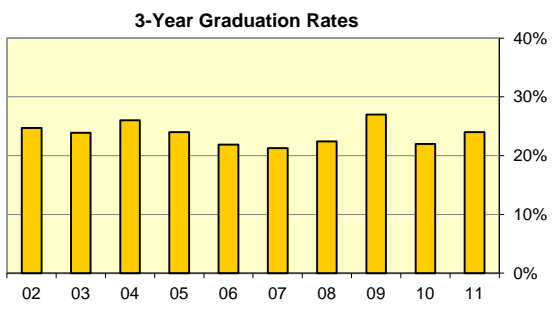

Graduation Rates WVU-Potomac State College

Reporting Year	Cohort Year	3 Year Grad Rate
Fall 2011	Fall 2007	24%
Fall 2010	Fall 2006	22%
Fall 2009	Fall 2005	27%
Fall 2008	Fall 2004	22%
Fall 2007	Fall 2003	21%
Fall 2006	Fall 2002	22%
Fall 2005	Fall 2001	24%
Fall 2004	Fall 2000	26%
Fall 2003	Fall 1999	24%
Fall 2002	Fall 1998	25%