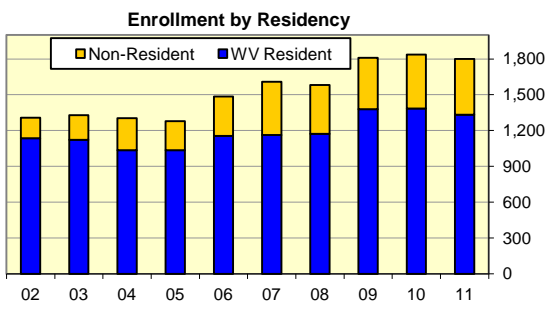

Potomac State College of West Virginia University -- Decade Reports

Enrollment WVU-Potomac State College

Term	WV Resident	Non-Resident
Fall 2011	1,333	467
Fall 2010	1,385	451
Fall 2009	1,379	431
Fall 2008	1,173	409
Fall 2007	1,163	445
Fall 2006	1,155	330
Fall 2005	1,036	243
Fall 2004	1,035	269
Fall 2003	1,122	208
Fall 2002	1,137	171

First-Time Freshmen WVU-Potomac State College

Term	WV Resident	Non-Resident
Fall 2011	435	285
Fall 2010	462	248
Fall 2009	460	263
Fall 2008	397	242
Fall 2007	323	293
Fall 2006	334	207
Fall 2005	317	148
Fall 2004	286	148
Fall 2003	263	177
Fall 2002	268	142