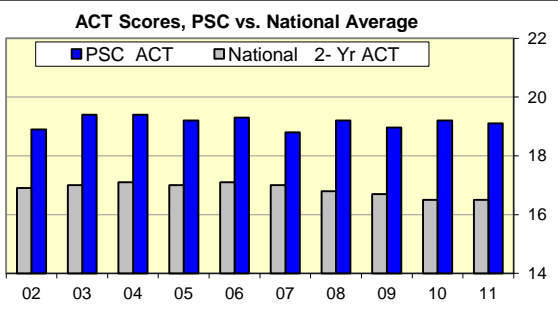

Profile of Entering Freshmen WVU-Potomac State College

Term	PSC ACT	National 2-Yr ACT
Fall 2011	19.1	16.5
Fall 2010	19.2	16.5
Fall 2009	19.0	16.7
Fall 2008	19.2	16.8
Fall 2007	18.8	17.0
Fall 2006	19.3	17.1
Fall 2005	19.2	17.0
Fall 2004	19.4	17.1
Fall 2003	19.4	17.0
Fall 2002	18.9	16.9